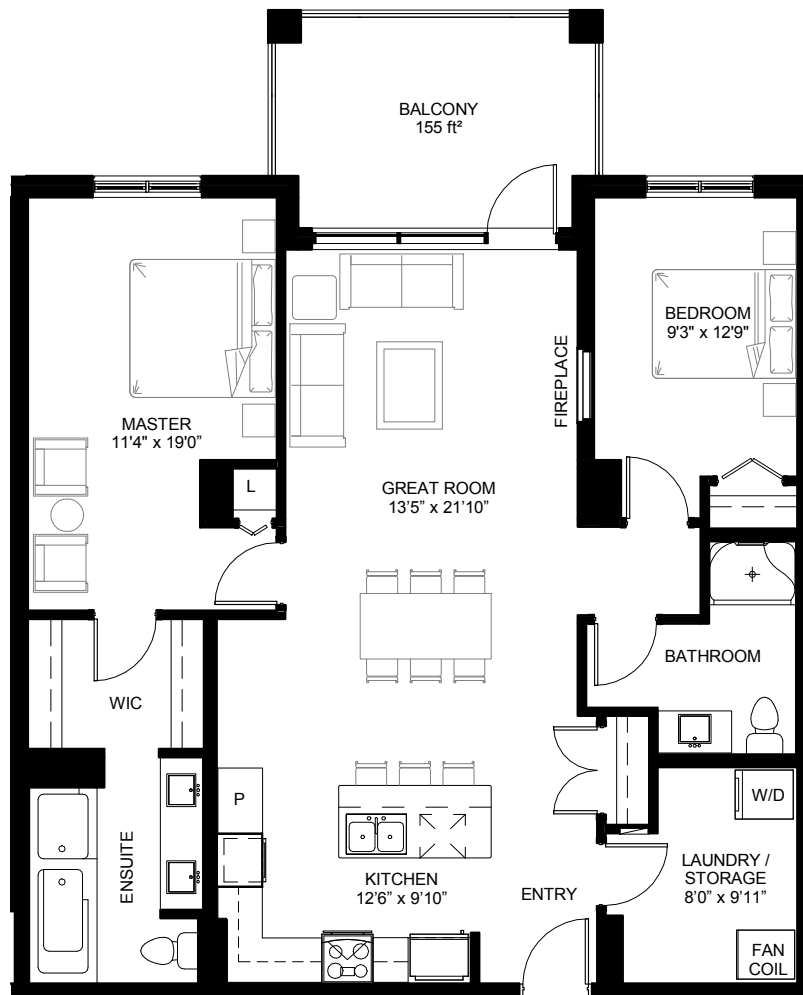

Unit II - K

2 Bedroom | Floors 4, 5, 6, 7, 8

SHOPS OF BOUDREAU VIEW

Suite Square Footage = 1302 ft²
Balcony = 155 ft² | Total Living Space = 1457 ft²

Concept plan subject to change. Room dimensions are approximate only.
Floor areas shown may vary from actual construction units.