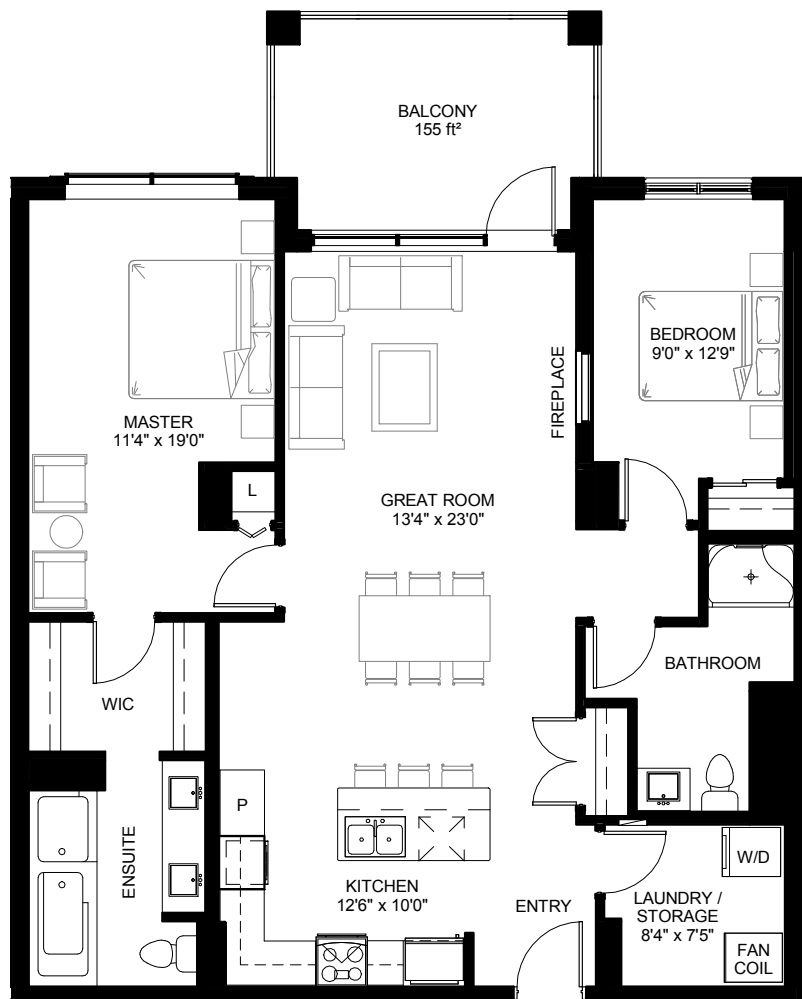

Unit II - K1

2 Bedroom | Floors 4, 5, 6, 7, 8

SHOPS OF BOUDREAU VIEW

Suite Square Footage = 1289 ft²
Balcony = 155 ft² | Total Living Space = 1444 ft²

Concept plan subject to change. Room dimensions are approximate only.
Floor areas shown may vary from actual construction units.