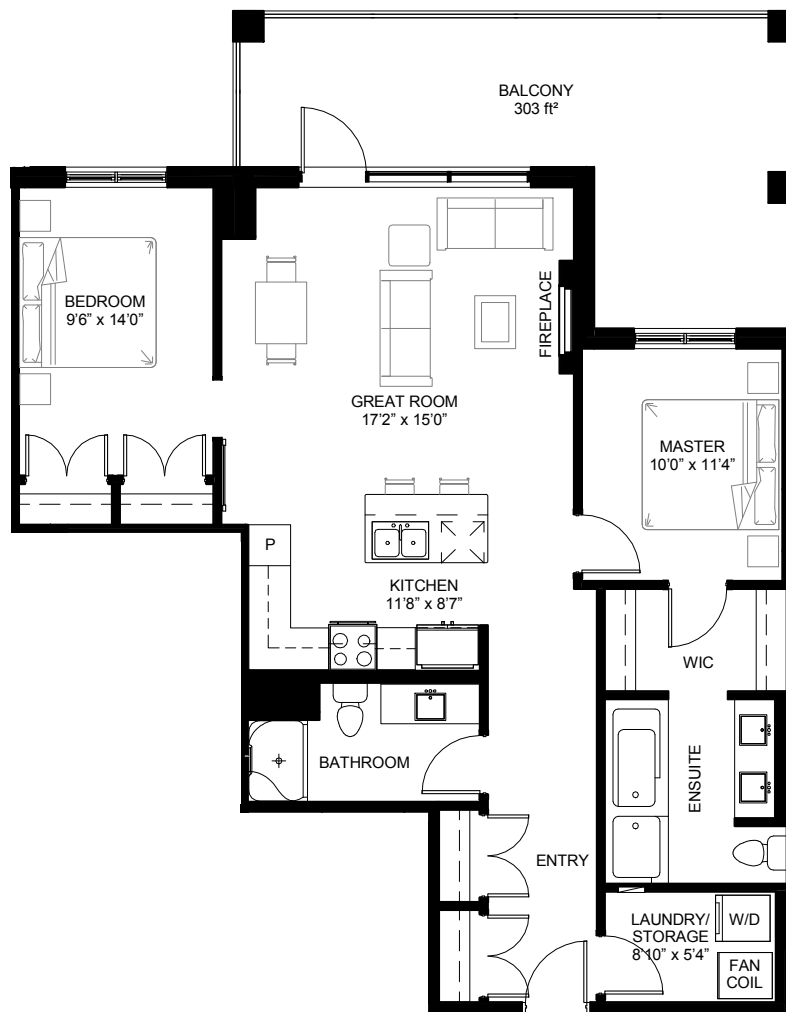

Unit II - M4

2 Bedroom | Floors 5, 6, 7, 8

SHOPS OF BOUDREAU VIEW

Suite Square Footage = 1130 ft²
Balcony = 303 ft² | Total Living Space = 1433 ft²

Concept plan subject to change. Room dimensions are approximate only.
Floor areas shown may vary from actual construction units.

Building II